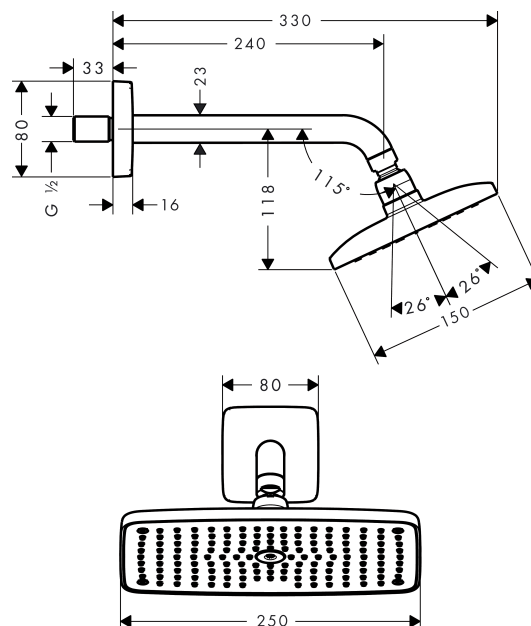

Raindance

Raindance E 240 Air 1jet overhead shower with shower arm 240 mm

Surfaces: **chrome** Article Number: **27370000**

Description

product features

- shower head size: 250 x 150 mm
- shower arm length: 240 mm
- spray type: RainAir
- flow rate RainAir spray (at 0.3 MPa): 20 l/min
- fully chrome-plated spray disc
- material spray disc: metal
- spray disc removeable for cleaning
- installation type: wall
- connection thread G 1/2
- connection dimension: DN15

Technology

Product image

Scale drawing

Flowchart

Raindance

Raindance E 240 Air 1jet overhead shower with shower arm 240 mm

Surfaces: **chrome** Article Number: **27370000**

Installation examples