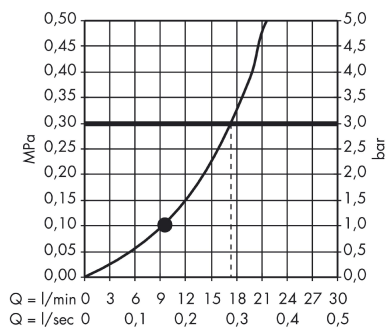

Raindance

Raindance E 240 Air 1jet overhead shower with shower arm 240 mm

Surfaces: **chrome** Article Number: **27370000**

Description

product features

- shower head size: 250 x 150 mm
- shower arm length: 240 mm
- spray type: RainAir
- flow rate RainAir spray (at 0.3 MPa): 20 l/min
- fully chrome-plated spray disc
- material spray disc: metal
- spray disc removeable for cleaning
- installation type: wall
- connection thread G 1/2
- connection dimension: DN15

Technology

Product image

Scale drawing

Flowchart

Raindance

Raindance E 240 Air 1jet overhead shower with shower arm 240 mm

Surfaces: **chrome** Article Number: **27370000**

Installation examples