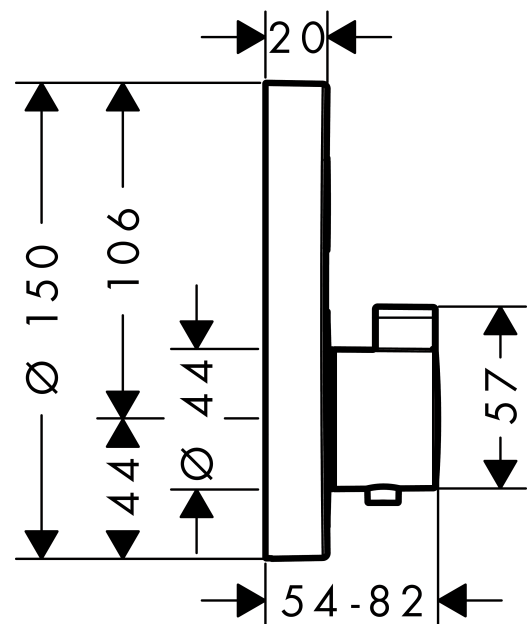

ShowerSelect S

ShowerSelect S thermostatic mixer for concealed installation for 1 function

Surfaces: **chrome** Article Number: **15744000**

Description

product features

- 1 outlet
- Select push-button on/off control for 1 outlet
- thermostat cartridge, Select valve
- safety lock at 40° C
- flow rate: 26 l/min
- operating pressure: min. 1 bar / max. 10 bar
- scope of supply: handle, sleeve, escutcheon, mixing unit, button

Mandatory Accessoires

- Basic set iBox universal (#01800XXX)
- iBox universal Basic with pre-mounted angle connection (#01810XXX)

Optional Accessoires

- Extension element Ø 150 mm (#13597XXX)
- iBox universal basic set extension 25 mm (#13595XXX)

Technology

Product image

Scale drawing

ShowerSelect S

ShowerSelect S thermostatic mixer for concealed installation for 1 function

Surfaces: **chrome** Article Number: **15744000**

Flowchart