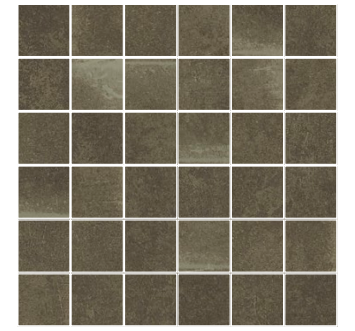

product: Object 7.0 brown natural 90x90

**OBJECT 7.0 BROWN NATURAL**

7mm

Object 7.0 serie mosaico  
(44,63 x 44,63 - 17,57' x 17,57')  
Object 7.0 brown natural mosaico arrow G-1732

Object 7.0 serie mosaico  
(42,1 x 42,1 cm - 16,57' x 16,57')  
Object 7.0 brown natural mosaico crossed G-1780