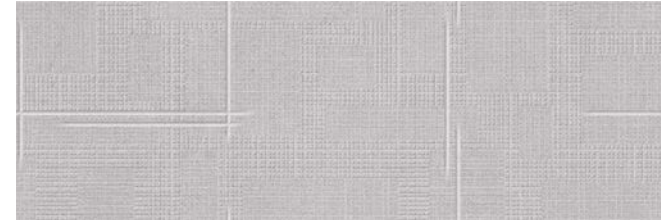

# CALA

Pasta blanca  
White body / Pâte blanche

Cala Sand

Cala Desert

Squared Sand

Squared Desert

Batik Sand

Batik Desert

Cala Grey

Squared Grey

Batik Grey

Squared Grey 30x90 cm / 12"x36"