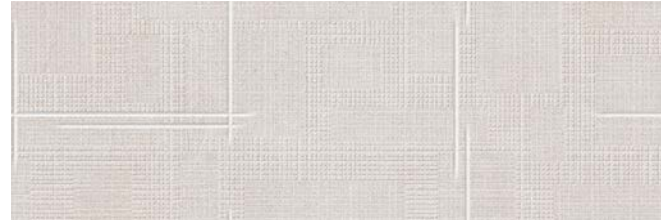

# CALA

Pasta blanca  
White body / Pâte blanche

Cala Sand

Cala Desert

Squared Sand

Squared Desert

Batik Sand

Batik Desert

Cala Grey

Squared Grey

Batik Grey

Squared Grey 30x90 cm / 12"x36"