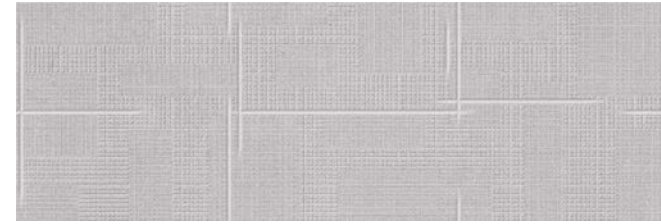

# CALA

Pasta blanca  
White body / Pâte blanche

Cala Sand

Cala Desert

Squared Sand

Squared Desert

Batik Sand

Batik Desert

Cala Grey

Squared Grey

Batik Grey

Squared Grey 30x90 cm / 12"x36"