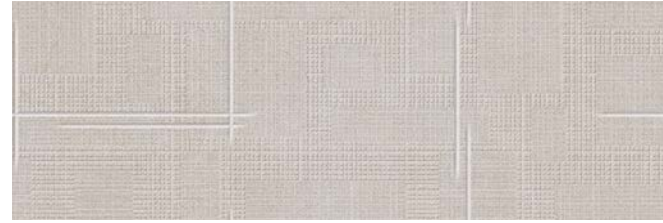

# CALA

Pasta blanca  
White body / Pâte blanche

Cala Sand

Cala Desert

Squared Sand

Squared Desert

Batik Sand

Batik Desert

Cala Grey

Squared Grey

Batik Grey

Squared Grey 30x90 cm / 12"x36"