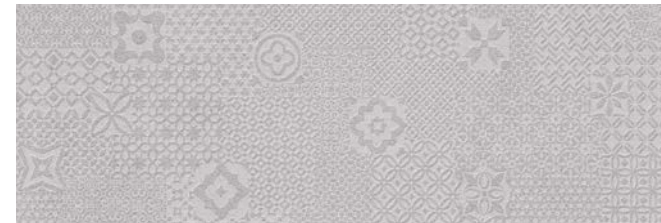

# CALA

Pasta blanca  
White body / Pâte blanche

Cala Sand

Cala Desert

Squared Sand

Squared Desert

Batik Sand

Batik Desert

Cala Grey

Squared Grey

Batik Grey

Squared Grey 30x90 cm / 12"x36"