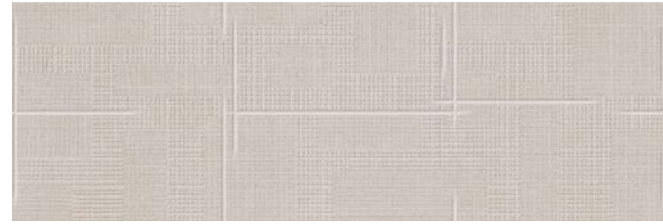

# CALA

Pasta blanca  
White body / Pâte blanche

Cala Sand

Cala Desert

Squared Sand

Squared Desert

Batik Sand

Batik Desert

Cala Grey

Squared Grey

Batik Grey

Squared Grey 30x90 cm / 12"x36"