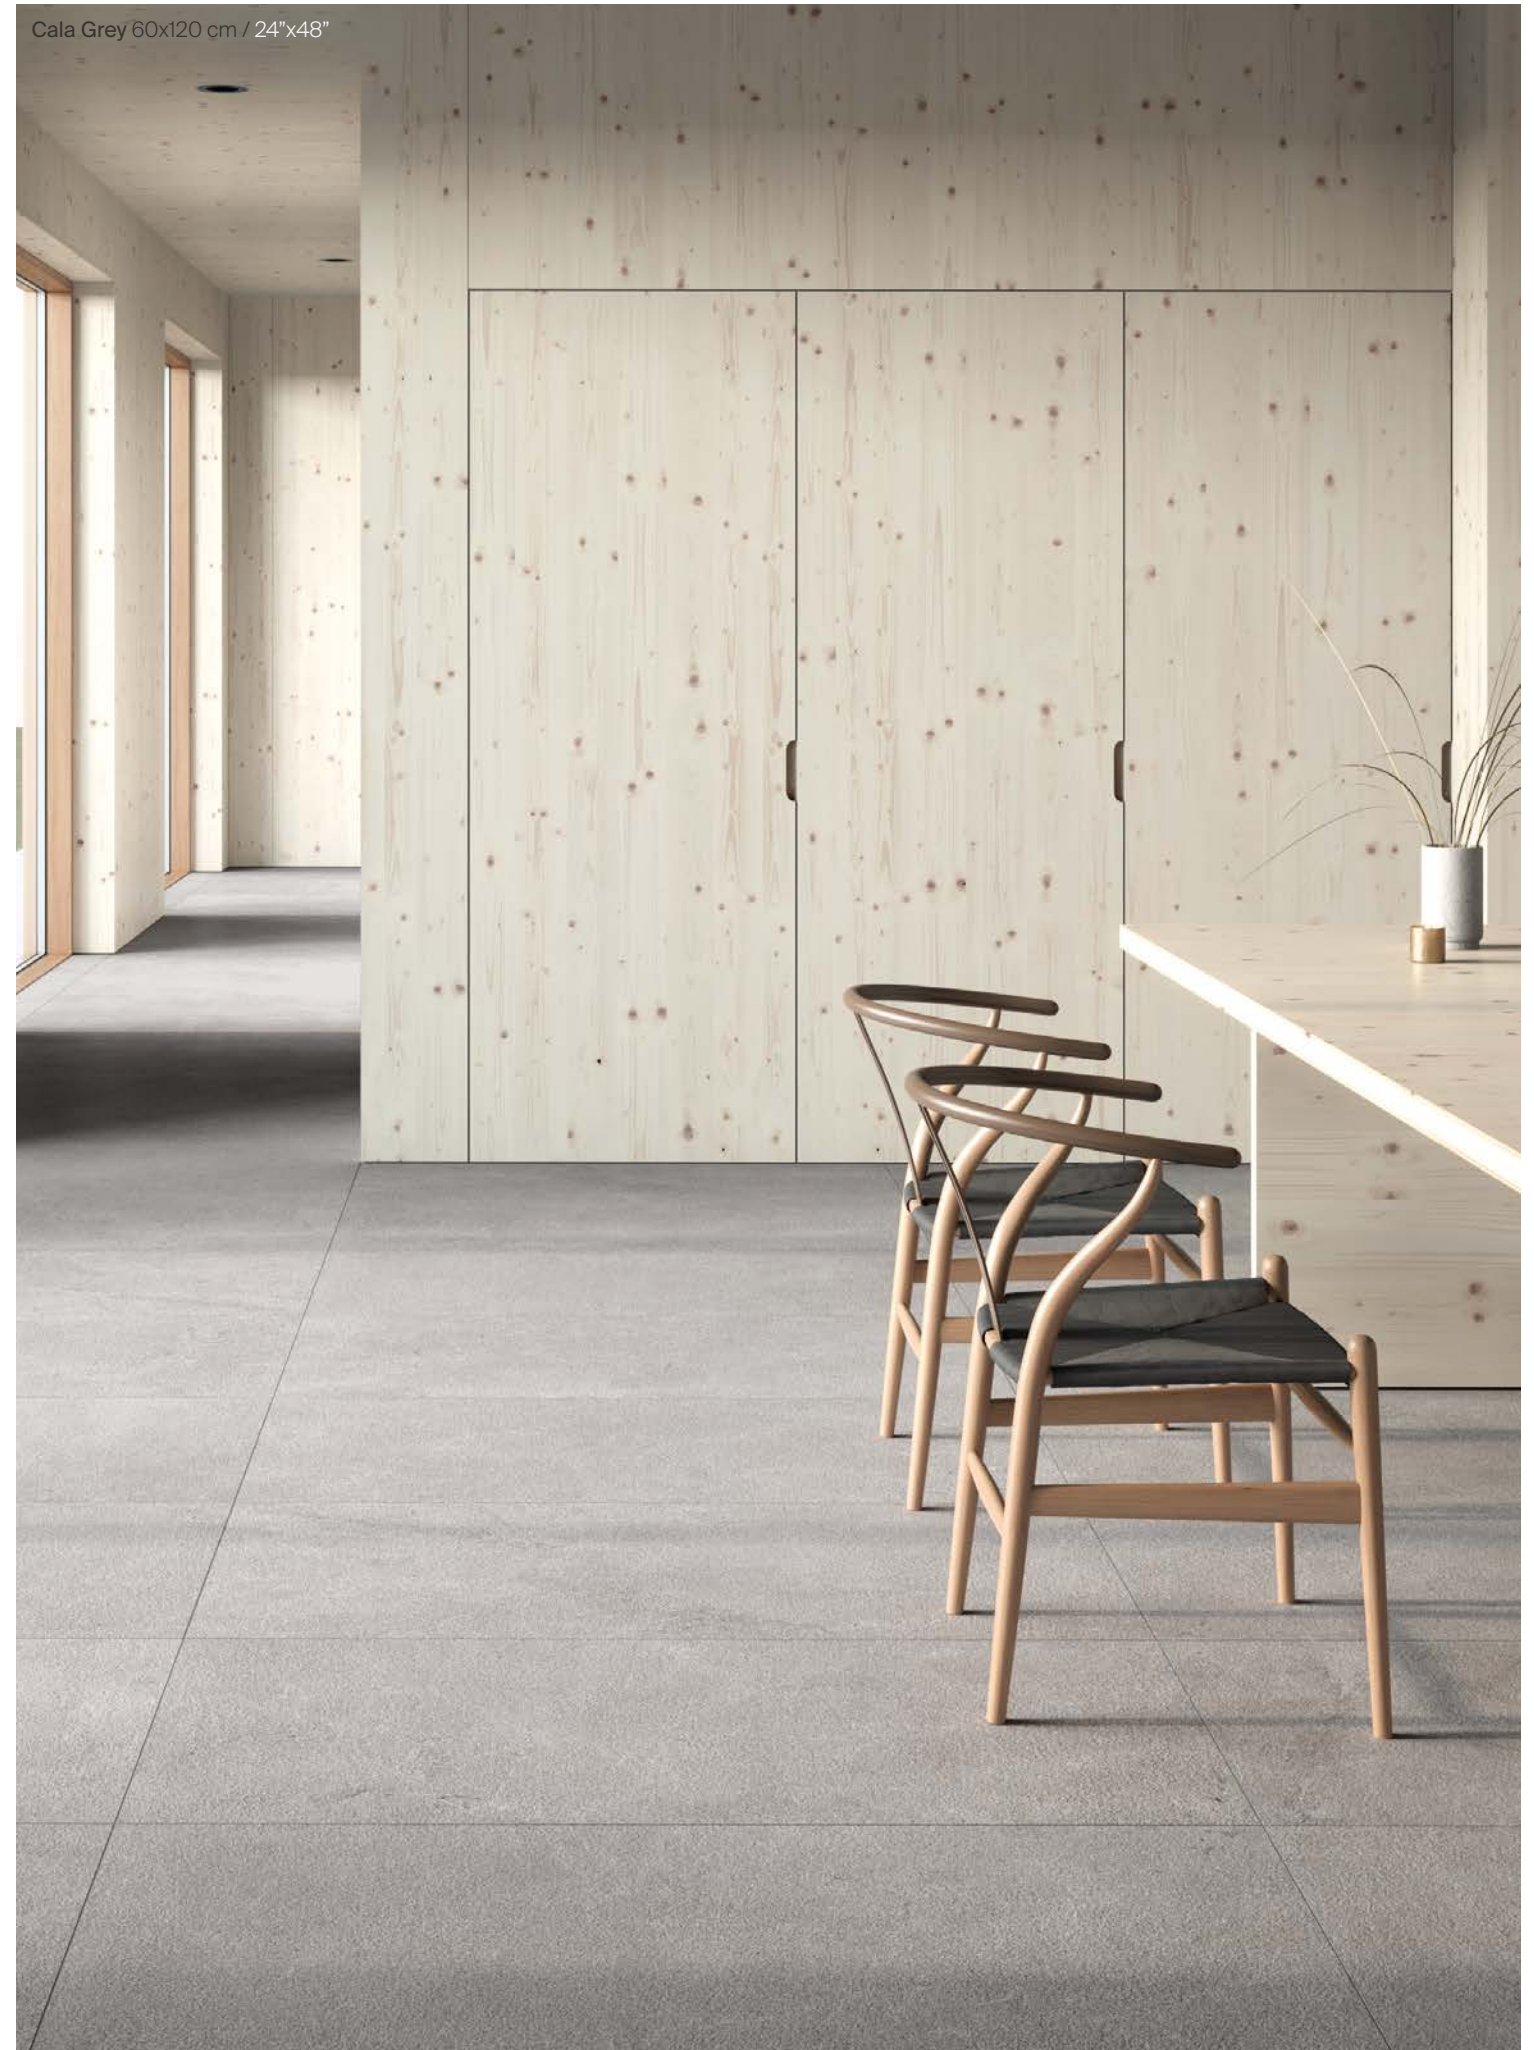

Formatos disponibles Available formats / Formats disponibles

Formato Size	Formato real Work size	Acabado Finish	Pz/Caja Pcs/Box	M²/Caja Sqm/Box	Kg/Caja Kg/Box	Cajas/Pallet Boxes/Pallet	M²/Pallet Sqm/Pallet	Kg/Pallet Kg/Pallet	Colores disponibles Available colours
90x90 - Rc G-950	900x900x9,00	Mate · Rectificado / Matt · Rectified C1 · R10 · A+B+C	2	1,62	32,50	30	48,60	1.035,00	
90x90 - Rc ANTISLIP G-945	900x900x9,00	Mate · Rectificado / Matt · Rectified C3 · R12	2	1,62	32,50	30	48,60	1.035,00	
60x120 - Rc G-670	600x1200x9,00	Mate · Rectificado / Matt · Rectified C1 · R10 · A+B+C	2	1,44	28,00	36	51,84	1.092,00	
60x120 - Rc ANTISLIP G-671	600x1200x9,00	Mate · Rectificado / Matt · Rectified C3	2	1,44	28,00	36	51,84	1.092,00	
60x60 - Rc G-615	600x600x9,00	Mate · Rectificado / Matt · Rectified C1 · R10 · A+B+C	4	1,44	27,00	32	46,08	950,00	

Piezas especiales
Special tile pieces
Pièces spéciales

Cala Grey 60x120 cm / 24"x48"