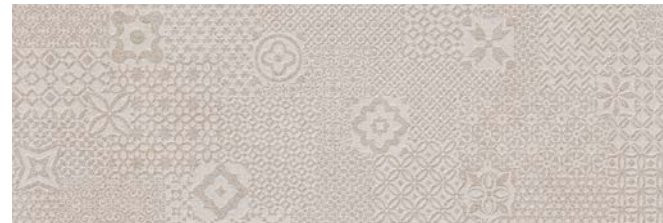

# CALA

Pasta blanca  
White body / Pâte blanche

Cala Sand

Cala Desert

Squared Sand

Squared Desert

Batik Sand

Batik Desert

Cala Grey

Squared Grey

Batik Grey

Squared Grey 30x90 cm / 12"x36"