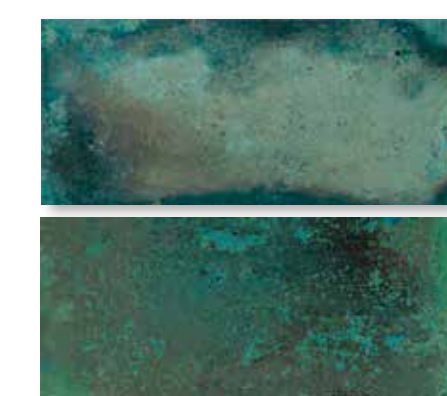

Volcan Green

Slip Resistance for UK market: PTV 36 *