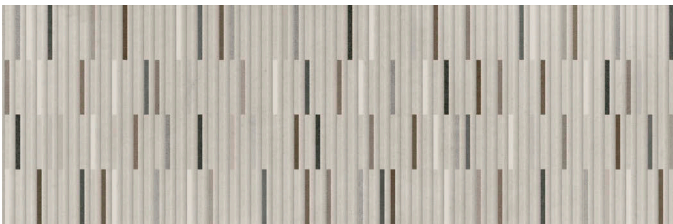

Balfron-R Blanco
G.295