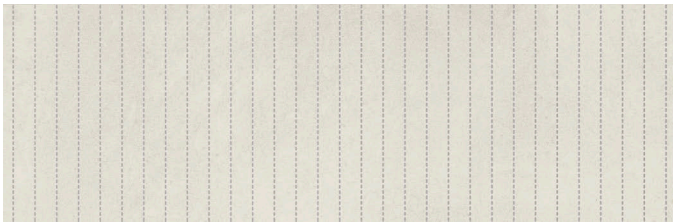

Stripes-R Blanco
G.245