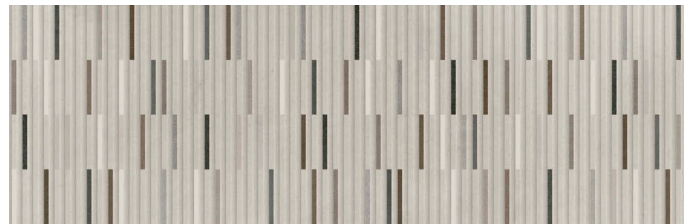

Balfron-R Arena
G.295