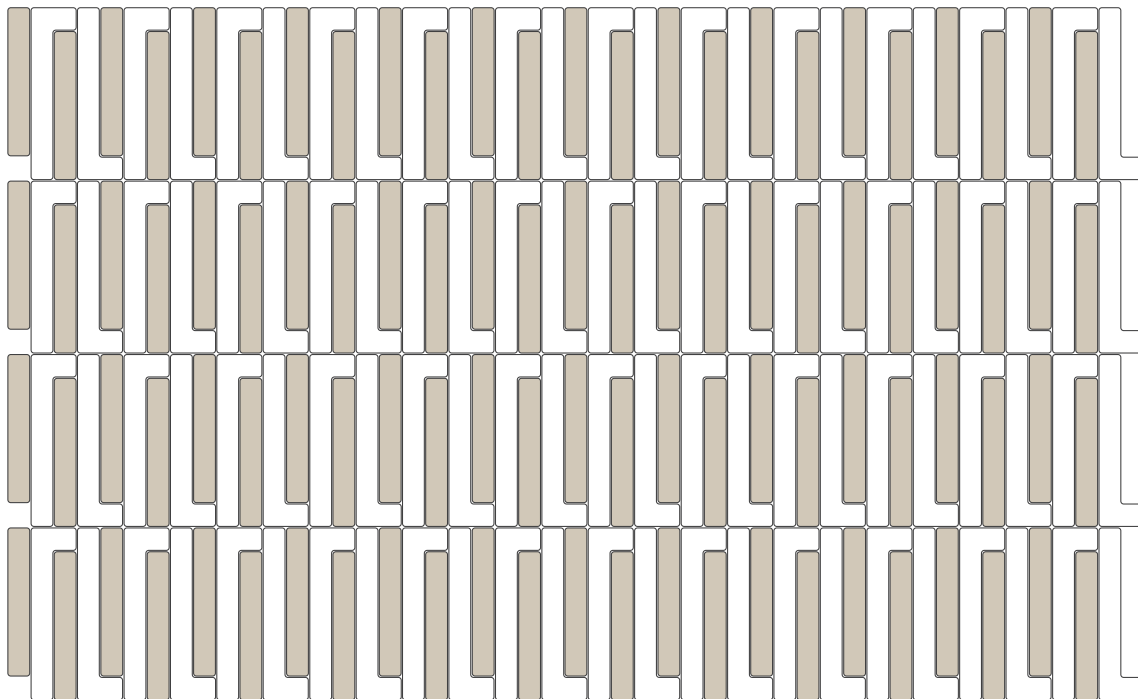

Tardem

Opciones de colocación
Installation options

Mosaico Trelick Opción 1