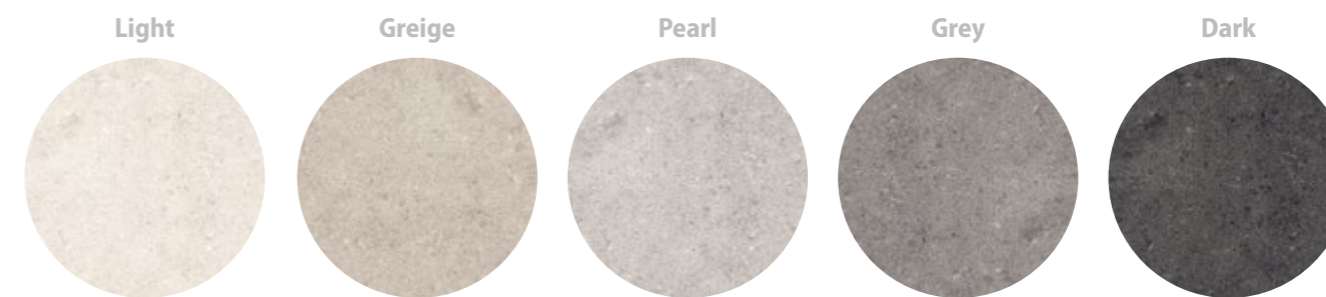

## Colori - Colours - Farben - Couleurs - Цвета

Light	Greige	Pearl	Grey	Dark
Highstone Light 120120	Highstone Greige 120120	Highstone Pearl 120120	Highstone Grey 120120	Highstone Dark 120120
Highstone Light 60120	Highstone Greige 60120	Highstone Pearl 60120	Highstone Grey 60120	Highstone Dark 60120
Highstone Rigato Light 60120	Highstone Rigato Greige 60120	Highstone Rigato Pearl 60120	Highstone Rigato Grey 60120	Highstone Rigato Dark 60120
Highstone Light 9090	Highstone Greige 9090	Highstone Pearl 9090	Highstone Grey 9090	Highstone Dark 9090
Highstone Light 6060	Highstone Greige 6060	Highstone Pearl 6060	Highstone Grey 6060	Highstone Dark 6060
Highstone Light 6090 As 2.0	Highstone Greige 6090 As 2.0	Highstone Pearl 6090 As 2.0	Highstone Grey 6090 As 2.0	Highstone Dark 6090 As 2.0
Highstone Light 6060 As	Highstone Greige 6060 As	Highstone Pearl 6060 As	Highstone Grey 6060 As	Highstone Dark 6060 As
Highstone Light 3060	Highstone Greige 3060	Highstone Pearl 3060	Highstone Grey 3060	Highstone Dark 3060
Mosaico Highstone Light	Mosaico Highstone Greige	Mosaico Highstone Pearl	Mosaico Highstone Grey	Mosaico Highstone Dark